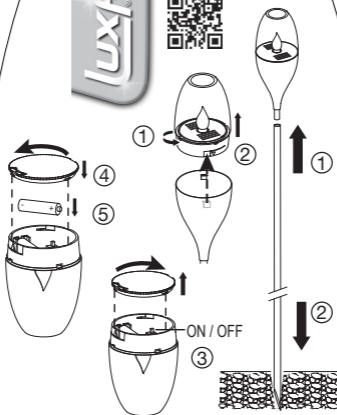

# SOLAR CANDLE TORCH

MADE IN CHINA

Art.no 41165

8 719099 411650

C1

2Y  
Guarantee  
Warranty

M19

C7